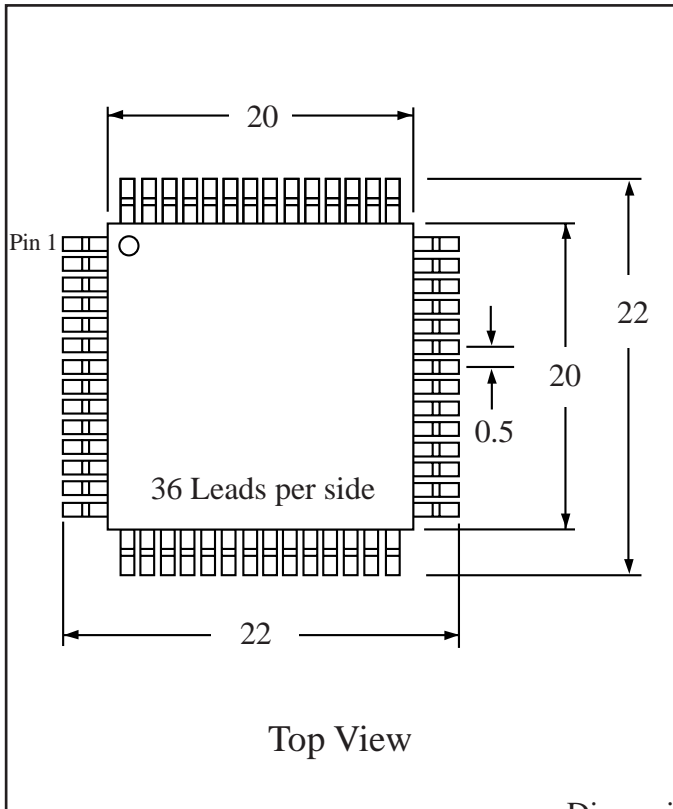

Part # **SQFP144T19.7-2.0**
 Leads **144** Pitch **0.5mm**
 Body Size **20mmSQ**

TopLine™
 Tel 1-714-898-3830
 info@topline.tv

Dimensions = mm