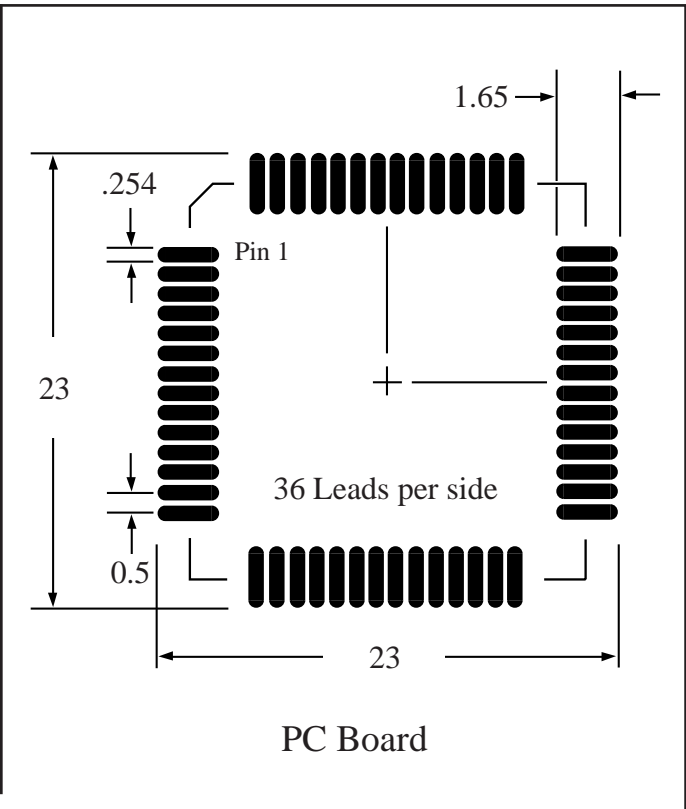

Part # **SQFP144T19.7-2.0**
 Leads **144** Pitch **0.5mm**
 Body Size **20mmSQ**

TopLine™
 Tel 1-714-898-3830
 info@topline.tv

Dimensions = mm