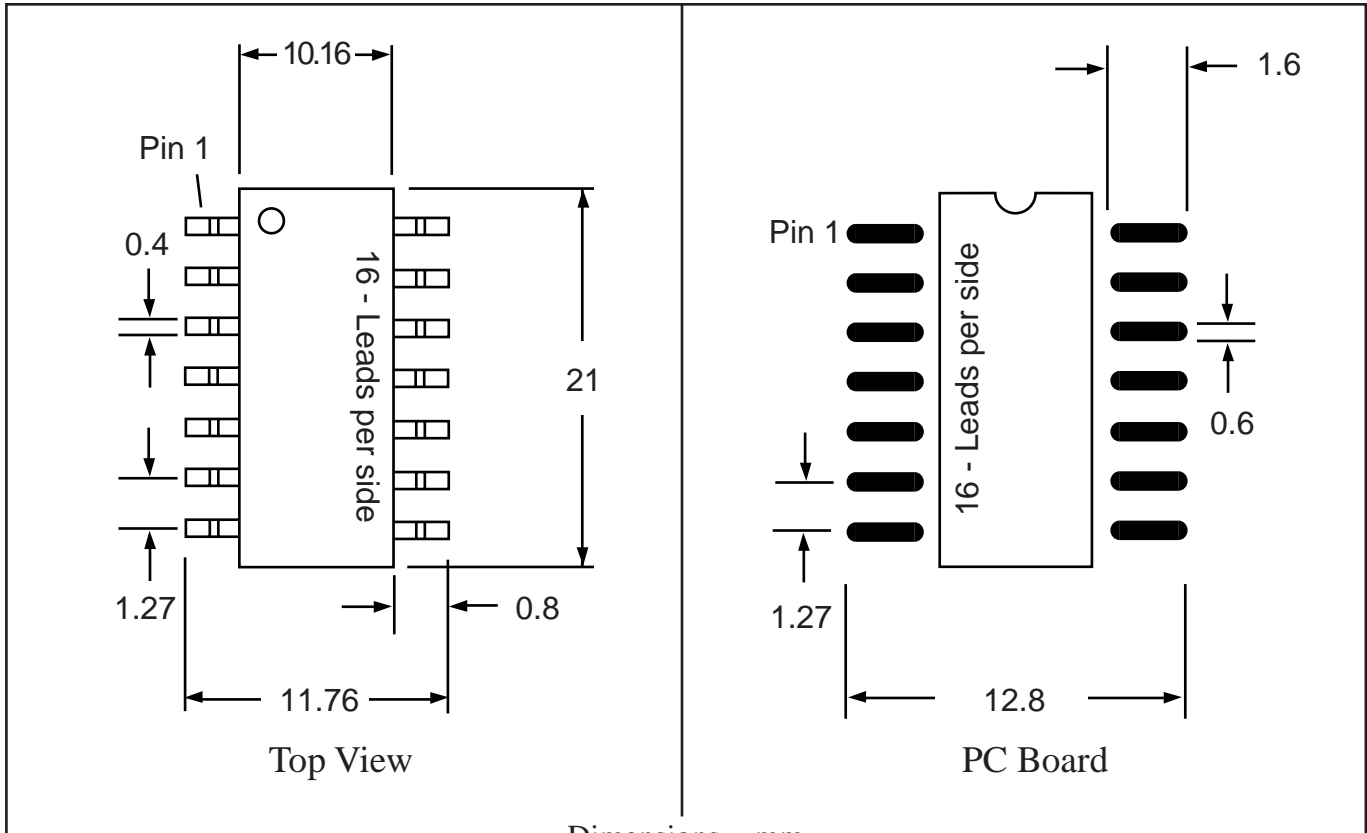

Part # **TSOP32T50-T2**
 Leads **32** Pitch **1.27mm**
 Body Size **10.16 x 21mm**

TopLineTM
 Tel 1-714-898-3830
 info@topline.tv

Dimensions = mm