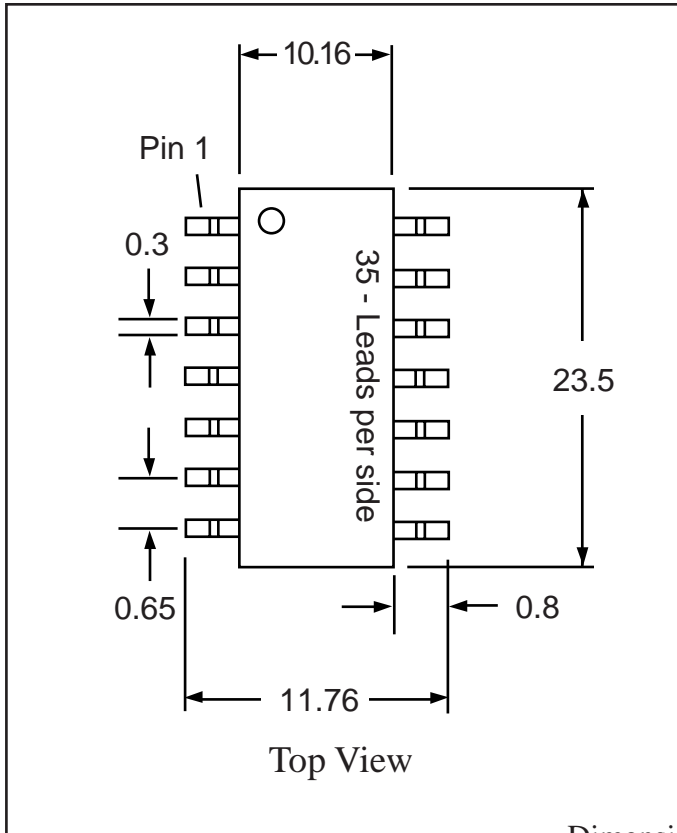

Part # **TSOP70T25-T2**
 Leads **70** Pitch **0.65mm**
 Body Size **10.16 x 23.5mm**

Tel 1-714-898-3830
 info@topline.tv

Dimensions = mm