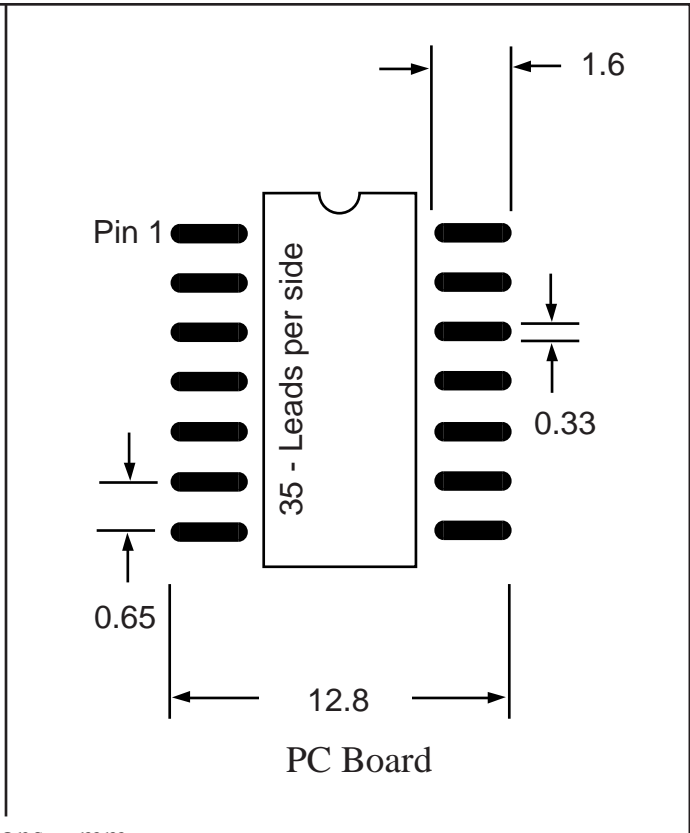

Part # **TSOP70T25-T2**
 Leads **70** Pitch **0.65mm**
 Body Size **10.16 x 23.5mm**

Tel 1-714-898-3830
 info@topline.tv

Dimensions = mm